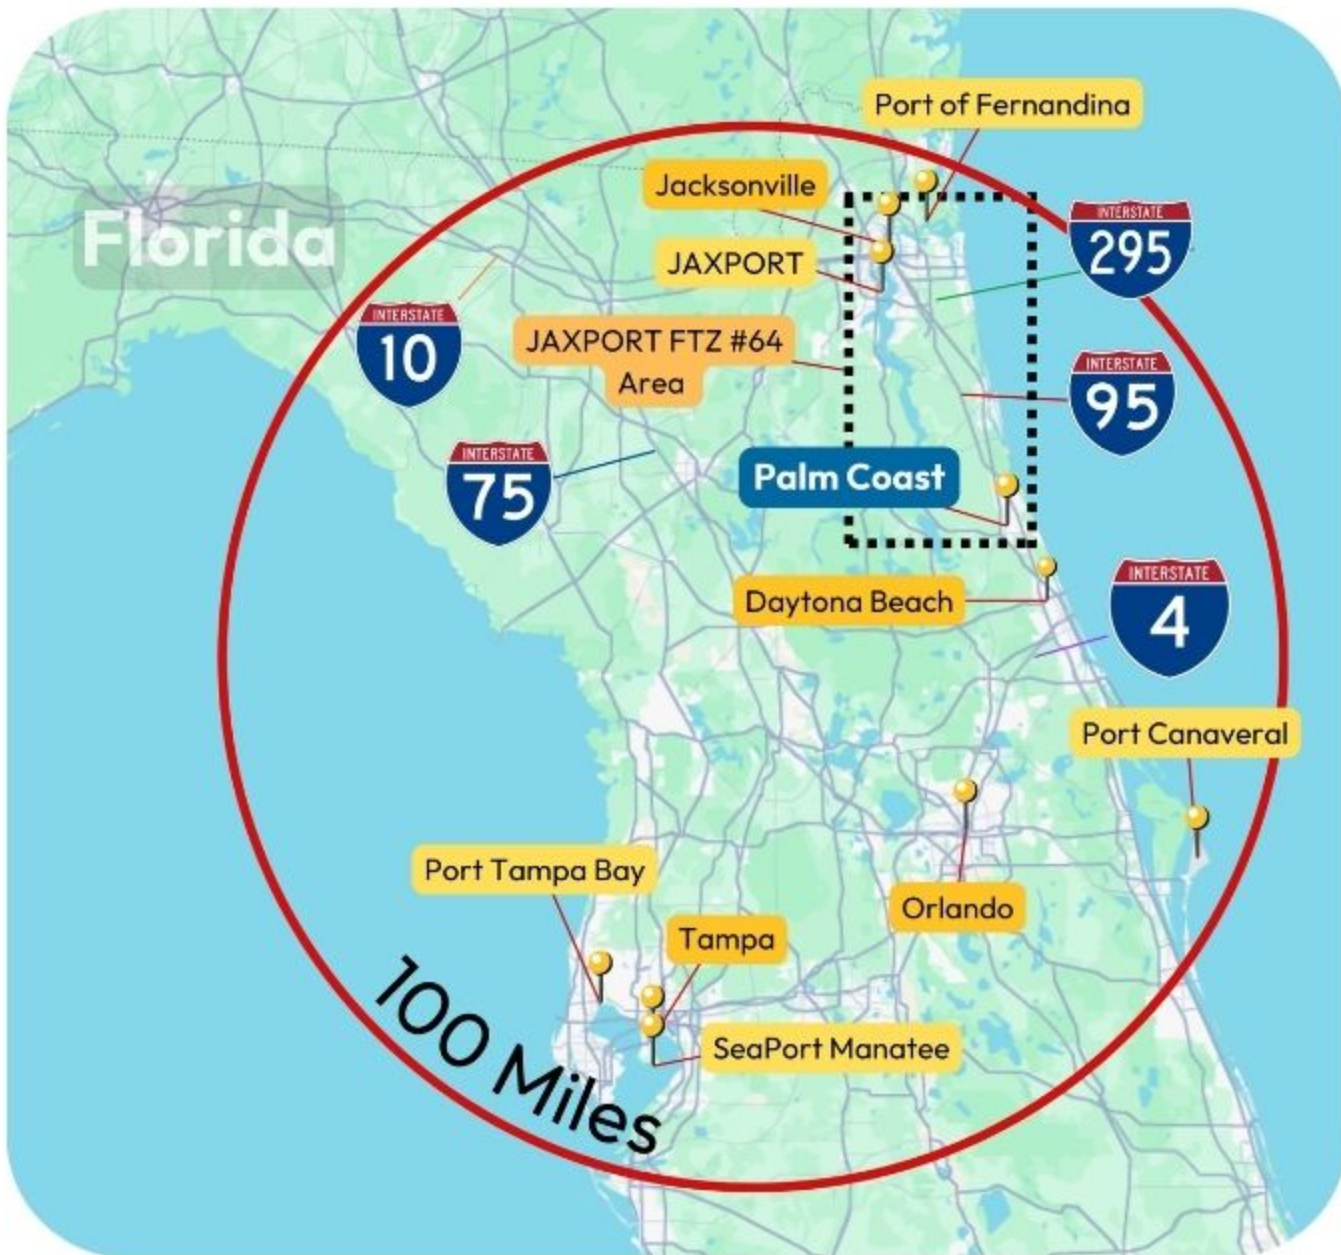

LOGISTICS, DISTRIBUTION & WAREHOUSING

Strategic location on I-95

Strategic location on I-95 between Jacksonville, Daytona, and the Space Coast

Interstates & Highways

I-95, U.S HWY 1, I-295, I-10, I-4, I-75, Florida Turnpike & I-4 are all within or less than 100 miles from Palm Coast

Regional transportation infrastructure

The Port of Jacksonville, Port Canaveral, & The Florida East Coast Railroad are all less than 100 miles of Palm Coast

FLORIDA FACTS

#2 Largest FTZ Network in the United States

Florida has the #2 Largest FTZ Network in the United States

\$67.7 Billion Total Exports

\$67.7 Billion Total Florida Exports 2022

Extensive multi-modal transportation systems

Florida has one of the most extensive multi-modal transportation systems in the world

Transportation industry companies find Palm Coast a uniquely attractive location for business. The city benefits from its strategic location, proximity to major markets, robust regional multimodal transportation infrastructure, and access to domestic and global markets.