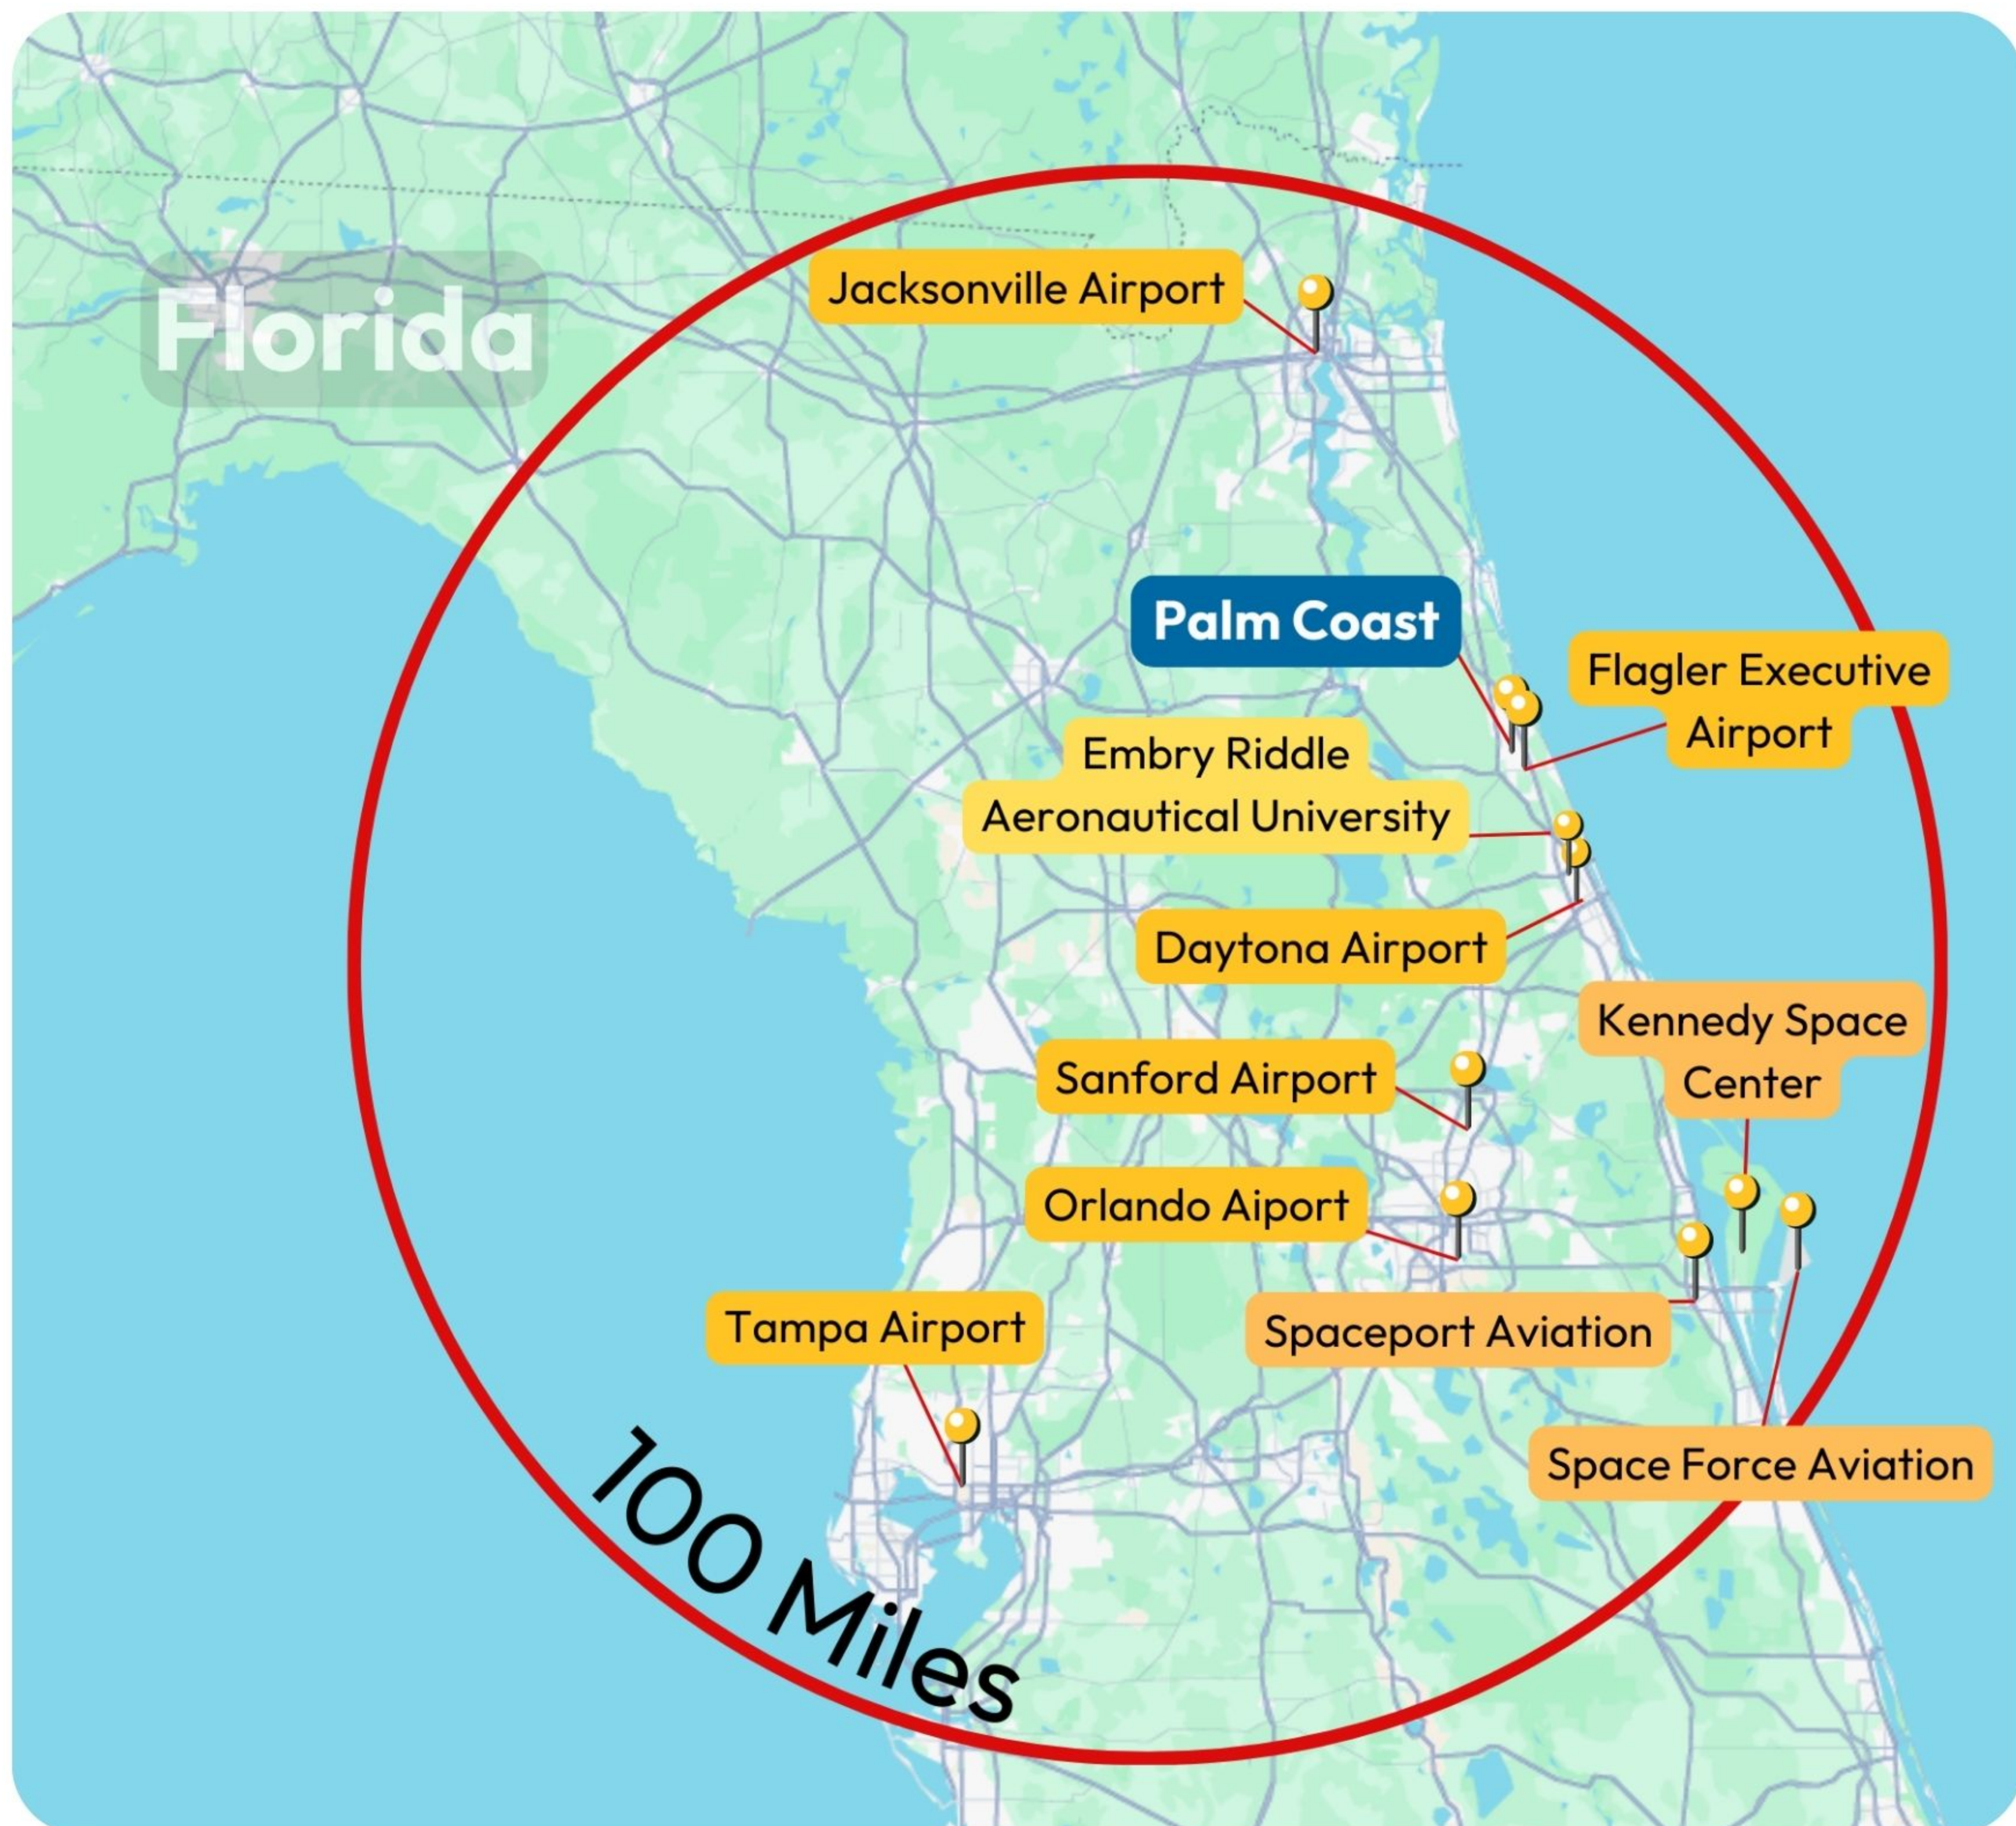

Palm Coast

AEROSPACE, AVIATION, & DEFENSE

Boeing Engineering Center of Excellence

Through partnership with Embry Riddle Aeronautical University, Daytona Beach is the new home to a Boeing Engineering Center of Excellence

90 Miles from Space Coast

Palm Coast's location along Florida's space coast provides access to an established aerospace and aviation infrastructure, research facilities, government agencies, and a highly skilled talent pool

Foreign Trade Zone #64

Flagler County is located in Florida's largest Foreign Trade Zone designation

Embry Riddle Aeronautical University

Palm Coast is located less than 30 miles away from the largest aerospace engineering program in the nation

Airports

Flagler Executive Airport with FTZ #64 designation

Daytona Beach International: 27 miles

Sanford International: 65 miles

Jacksonville International: 84 miles

Orlando International: 94 miles

Spaceports

Kennedy Space Center at Cape Canaveral: 89 miles

Space Force Station: 105 miles

Space Florida Launch Complex 46: 105 miles

Space Florida Launch and Landing Facility: 87 miles

Cecil Spaceport: 75 miles

Flagler County Executive Airport

3

Florida's third-busiest executive municipal airport with FTZ #64 designation

$60 million infrastructure improvements made over the past ten years

Constructing three new T-Hangar buildings containing 42 units

Two intersecting runways, Runway 11-29 (5,500' x 100') and Runway 6-24 (5,000' x 100')

Industrial zoned graded sites available

Full-service first class FBO

New terminal building planned, completion early 2026

Sea plane runway

FAA contracted control tower

FLORIDA FACTS

2

#2 Largest aerospace cluster

Florida is the #2 largest aerospace cluster in the US

Florida is the world's gateway to space

On average, one rocket has launched every five days on Florida's Space Coast, bringing the state to more than 70 launches in 2024

Birthplace for commercial aviation

Florida is the birthplace for commercial aviation

Special sales and tax exemptions for the aviation and aerospace industry

Florida offers special sales and use tax exemptions for the aviation and aerospace industry, including commercial space activity, manufacturing equipment and aircraft parts, modification, maintenance and repair.

#4 Best undergrad aerospace engineering program in the US

Embry Riddle Aeronautical University is the #4 best undergrad aerospace engineering program in the US

Palm Coast is located a short drive from Kennedy Space Center and other major Aerospace enterprises along Florida's Space Coast. This proximity provides access to established aerospace infrastructure, research facilities, government agencies, and a highly skilled workforce. Aviation companies in Palm Coast benefit from the region's strong and well-established aviation cluster.